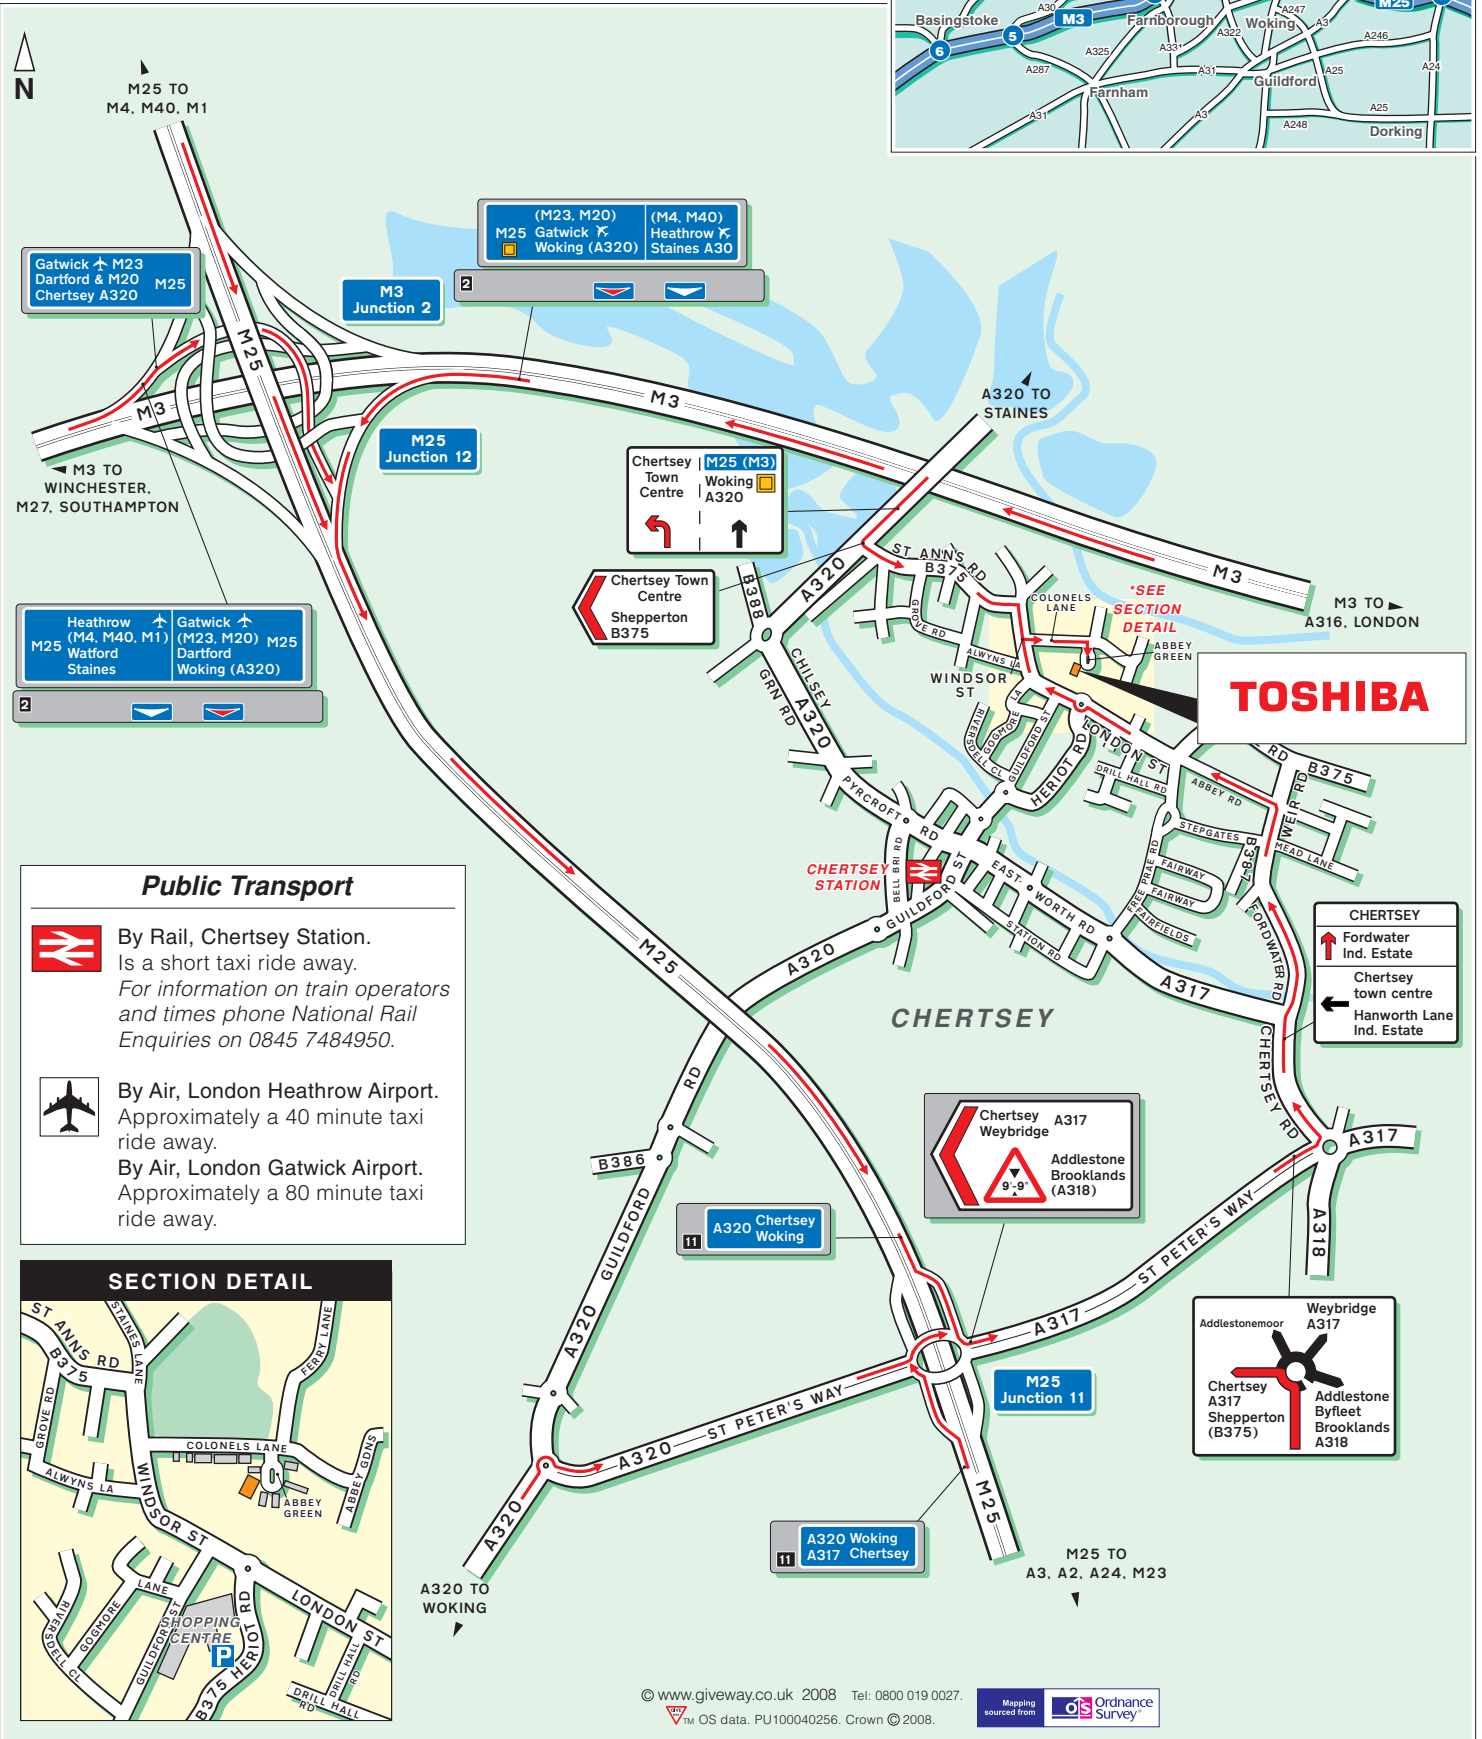

TOSHIBA

Toshiba Tec UK Imaging Systems Ltd
Abbey Cloisters, Abbey Green, Chertsey, Surrey KT16 8RB

Tel: 01932 580190
info@toshibatec.co.uk
www.toshibatec.co.uk

Gatwick $\uparrow$ M23
Dartford & M20
Chertsey A320
M25

M3
Junction 2

(M23, M20) (M4, M40)
M25 Gatwick $\times$ Heathrow $\times$
Woking (A320) Staines A30

M25
Junction 12

Chertsey Town Centre
Woking $\uparrow$
A320

Chertsey Town Centre
Shepperton
B375

Heathrow (M4, M40, M1) M25
Watford Staines
Gatwick (M23, M20) M25
Dartford Woking (A320)

TOSHIBA

Public Transport

By Rail, Chertsey Station.
Is a short taxi ride away.
For information on train operators and times phone National Rail Enquiries on 0845 7484950.

By Air, London Heathrow Airport.
Approximately a 40 minute taxi ride away.
By Air, London Gatwick Airport.
Approximately a 80 minute taxi ride away.