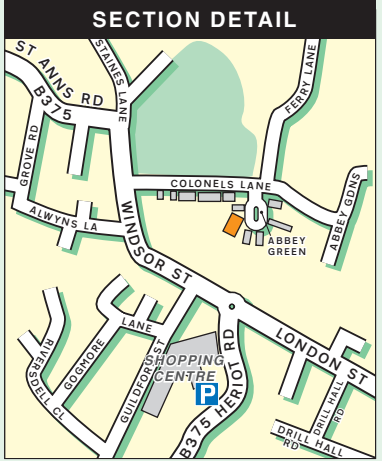

M3  
Junction 2

(M23, M20) (M4, M40)  
M25 Gatwick  $\times$  Heathrow  $\times$   
Woking (A320) Staines A30

M25  
Junction 12

Chertsey Town Centre  
Woking  $\uparrow$   
A320

Chertsey Town Centre  
Shepperton  
B375

Heathrow (M4, M40, M1) M25  
Watford Staines  
Gatwick (M23, M20) M25  
Dartford Woking (A320)

**TOSHIBA**

CHERTSEY  
 $\uparrow$  Fordwater Ind. Estate  
Chertsey town centre  
Hanworth Lane Ind. Estate

Chertsey A317  
Weybridge  
Addlestone Brooklands (A318)

Weybridge A317  
Addlestone Moor  
Chertsey A317  
Addlestone Byfleet Brooklands A318  
Shepperton (B375)